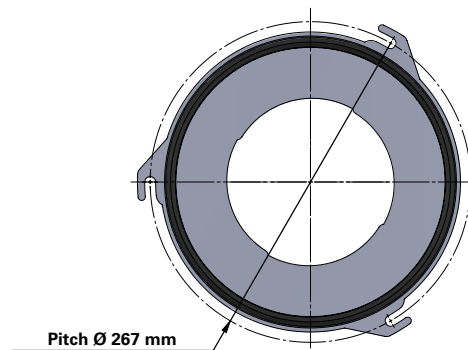

Top end cap quick fix

Item	Description
1	Gasket above top end cap
2	Gasket below top end cap
3	Top end cap quick fix
4	Media pack
5	Straps
6	Inner liner
7	Bottom end cap closed

Dimensions [mm]

Outer Ø	218
Inner Ø	143
L	515
	600
	715
	1000
1200	
Pitch Ø	267