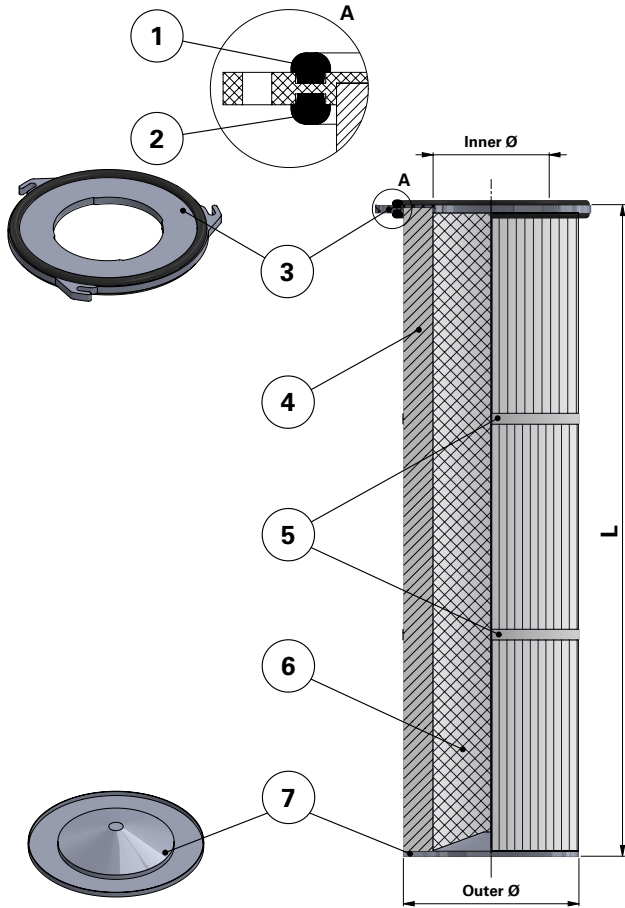

### Replacement Elements

Cartridges – Series 218 Quick Fix 3 Hook

### Series 218 Quick Fix 3 Hook

Cartridge Filter with open top end cap with 3 hooks, 267 mm pitch diameter and closed bottom end cap

Special feature: Dirty Air Plenum and Clean Air Plenum installation for different brands of cartridge collectors

### Top end cap quick fix

Item	Description
1	Gasket above top end cap
2	Gasket below top end cap
3	Top end cap quick fix
4	Media pack
5	Straps
6	Inner liner
7	Bottom end cap closed

### Dimensions [mm]

Outer Ø	218
Inner Ø	143
L	515
	600
	715
	1000
1200	
Pitch Ø	267