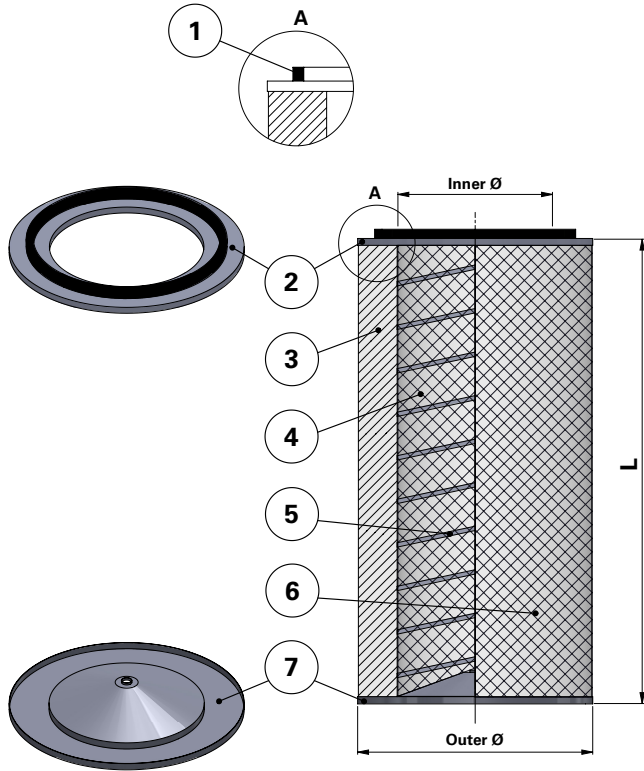

Donaldson
FILTRATION SOLUTIONS

DATA SHEET

Replacement Elements

Cartridges – TD Style – Open Closed with Hole

TD Style – Open Closed with Hole

TD-style Cartridge Filter

TD-style Cartridge Filter for ECB, TD and other brands of cartridge collectors

Available with and without outer liner

Dimensions [mm]	
Outer Ø	324
Inner Ø	213
L	660