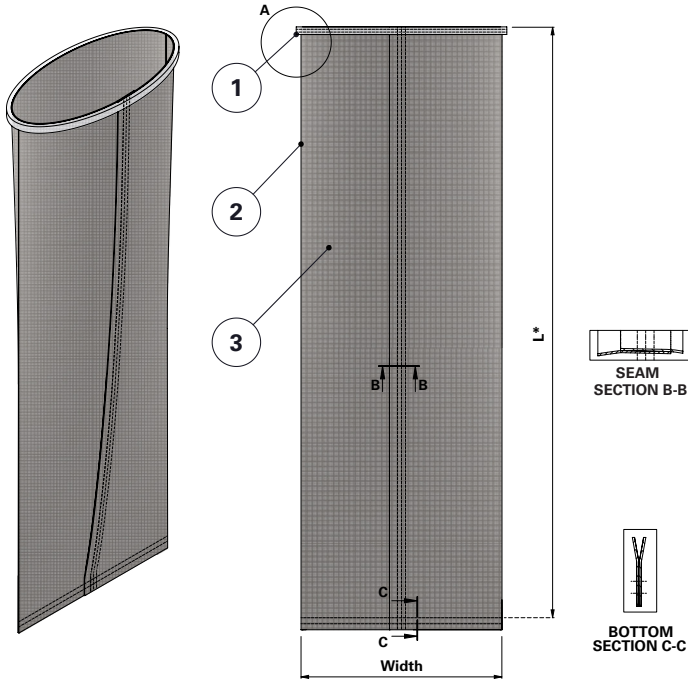

### Dalamatric Style

0.7 m, 1.0m, 1.25 m, 1.50 m, 1.75 m, 2.0 m Dalamatric Bag with felt ring top, flat sewn bottom

For Dalamatric Insertable (DLMV), Dalamatric Cased (DLMC) and other brands of baghouse collectors

\* Measured from top of collar to top of stitching

Item	Description
1	Felt ring
2	Label (inside)
3	Filter bag

Dimensions [mm]	
Width	495
L	700
	1000
	1250
	1500
	1750
2000	