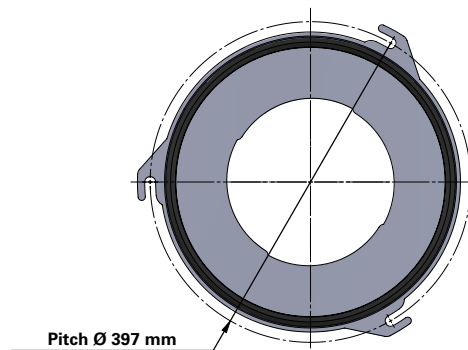

Top end cap quick fix

Dimensions [mm]	
Outer Ø	325
Inner Ø	213
L	600
	660
	1000
	1200
1500	
Pitch Ø	397