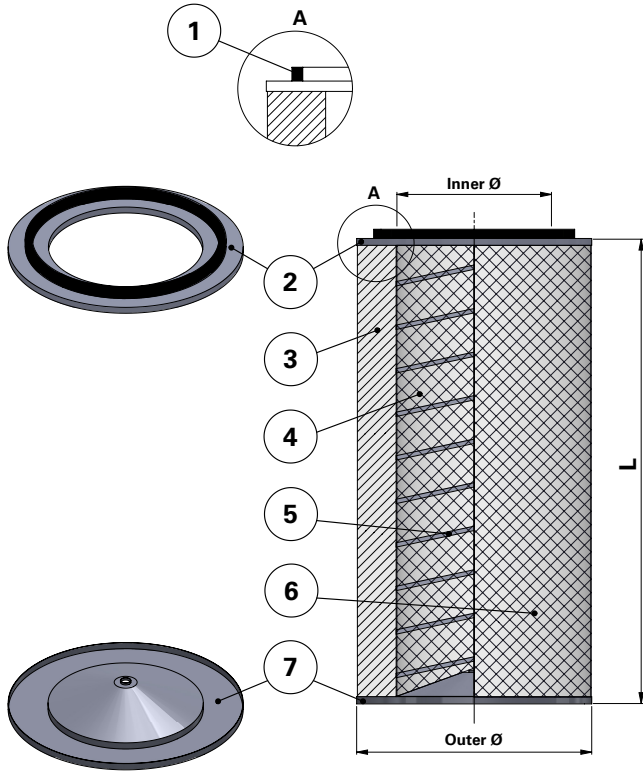

Donaldson
FILTRATION SOLUTIONS

DATA SHEET

Replacement Elements

Cartridges – TD Style – Open Closed with Hole

TD Style – Open Closed with Hole

TD-style Cartridge Filter

TD-style Cartridge Filter for ECB, TD and other brands of cartridge collectors

Available with and without outer liner

Dimensions [mm]	
Outer Ø	324
Inner Ø	213
L	660