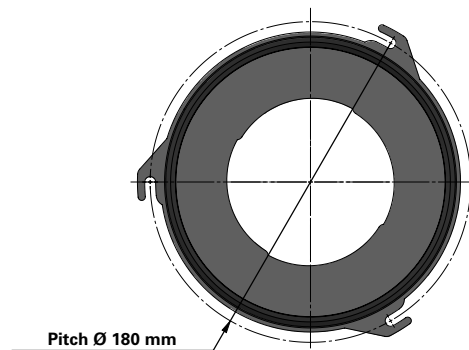

Top end cap quick fix

Item	Description
1	Gasket above top end cap
2	Flat gasket below top end cap
3	Top end cap quick fix
4	Media pack
5	Straps
6	Inner liner
7	Bottom end cap closed

Dimensions [mm]

Outer Ø	145
Inner Ø	94
L	300
	715
	1215
	1515
2015	
Pitch Ø	180