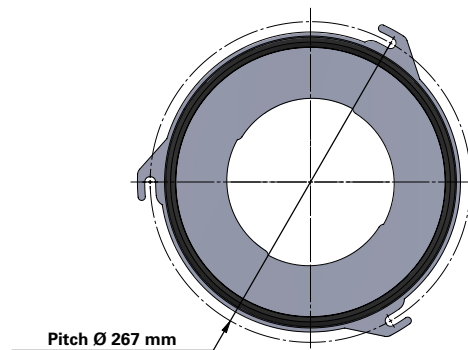

Donaldson
FILTRATION SOLUTIONS

DATA SHEET

Replacement Elements

Cartridges – Series 218 Quick Fix 3 Hook

Series 218 Quick Fix 3 Hook

Cartridge Filter with open top end cap with 3 hooks, 267 mm pitch diameter and closed bottom end cap

Special feature: Dirty Air Plenum installation for different brands of cartridge collectors

Without outer liner

Top end cap quick fix

Item	Description
1	Gasket
2	Top end cap quick fix
3	Media pack
4	Straps
5	Inner liner
6	Bottom end cap closed

Dimensions [mm]

Outer Ø	218
Inner Ø	143
L	1515
Pitch Ø	267