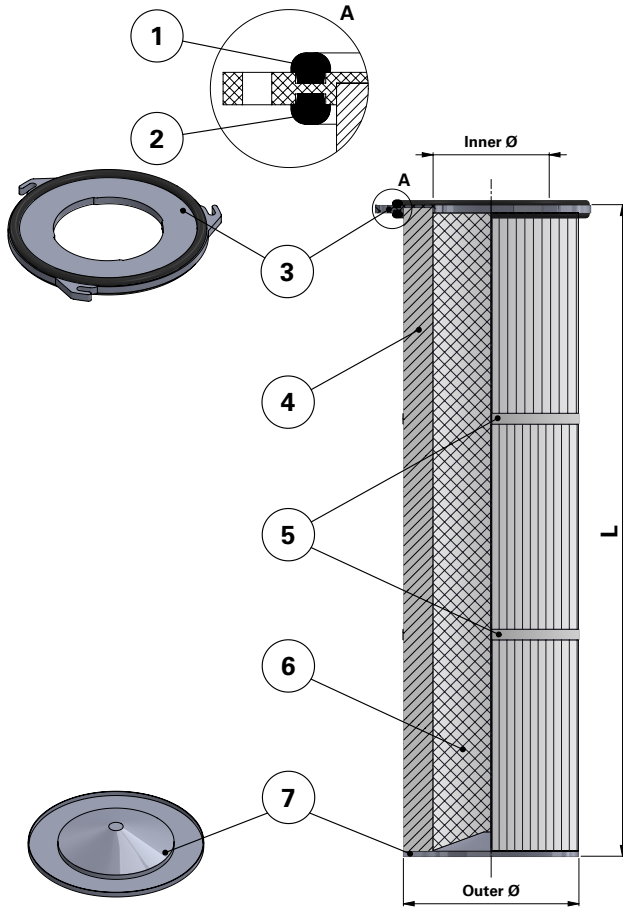

Donaldson
FILTRATION SOLUTIONS

DATA SHEET

Replacement Elements

Cartridges – Series 218 Quick Fix 3 Hook

Series 218 Quick Fix 3 Hook

Cartridge Filter with open top end cap with 3 hooks, 267 mm pitch diameter and closed bottom end cap

Special feature: Dirty Air Plenum and Clean Air Plenum installation for different brands of cartridge collectors

Without outer liner

Top end cap quick fix

Item	Description
1	Gasket above top end cap
2	Gasket below top end cap
3	Top end cap quick fix
4	Media pack
5	Straps
6	Inner liner
7	Bottom end cap closed

Dimensions [mm]

Outer Ø	218
Inner Ø	143
L	515
	600
	715
	1000
1200	
Pitch Ø	267