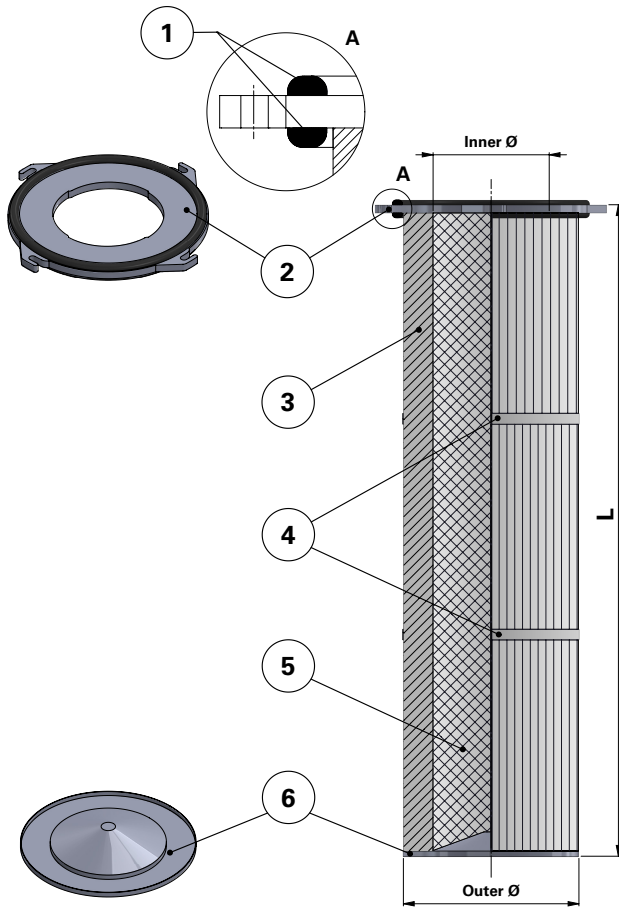

Donaldson
FILTRATION SOLUTIONS

DATA SHEET

Replacement Elements

Cartridges – Series 218 Quick Fix 4 Hook

Series 218 Quick Fix 4 Hook

Cartridge Filter with open top end cap with 4 hooks, 267 mm pitch diameter and closed bottom end cap

Special feature: Dirty Air Plenum and Clean Air Plenum installation for Series 218 and other brands of cartridge collectors

Without outer liner

Top end cap quick fix

Item	Description
1	Gasket above and below top end cap
2	Top end cap quick fix
3	Media pack
4	Straps
5	Inner liner
6	Bottom end cap closed

Dimensions [mm]

Outer Ø	218
Inner Ø	144
L	600 1000 1200
Pitch Ø	267