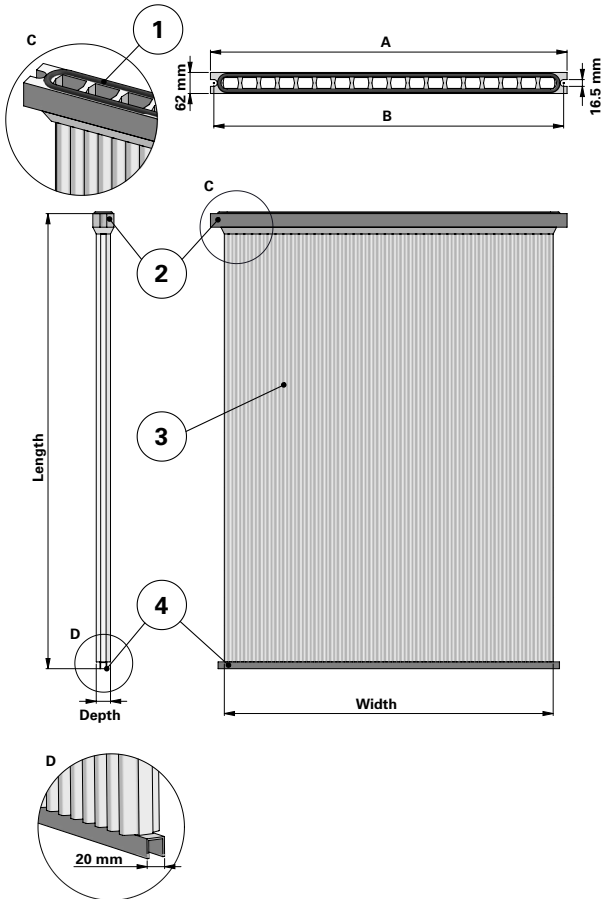

Donaldson
FILTRATION SOLUTIONS

DATA SHEET

Replacement Elements

Panels – Sintamatic – SU Style – Dirty Air Side

Sintamatic – SU Style – Dirty Air Side

SU-style Panel Filter

Special feature: Stainless Steel without Silicone for SU 918/18, SU 1200/18, SU 1500/18 and other brands of collectors

Item Description

1	Gasket
2	Header
3	Sintered media
4	Rail

Dimensions [mm]

	Width	Length	Depth	Number of holes	Rail	A	B
900/18	990	950	42	18	1045	1047	1035
1200/18	990	1260	42	18	1045	1047	1035
1500/18	990	1555	42	18	1045	1047	1035