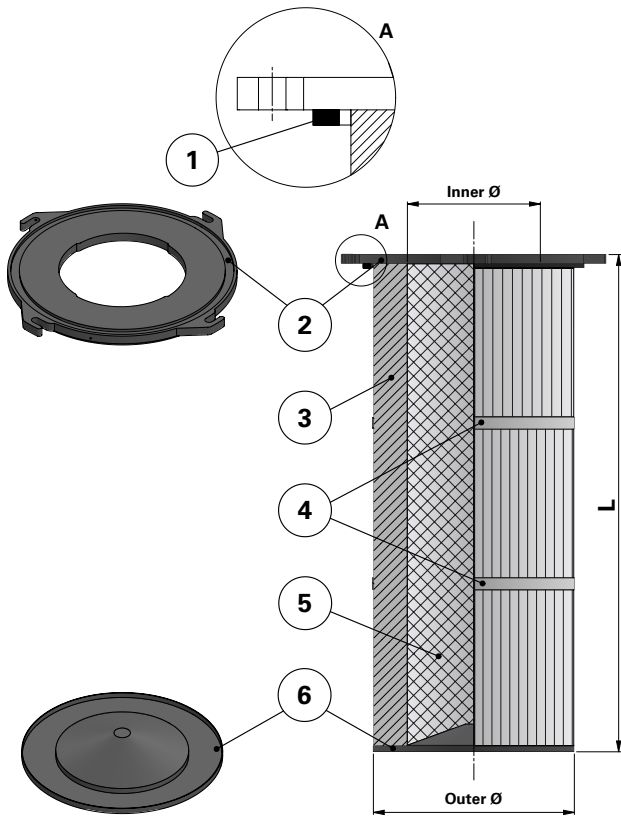

Donaldson
FILTRATION SOLUTIONS

DATA SHEET

Replacement Elements

Cartridges – Series 325 Quick Fix 4 Hook

Series 325 Quick Fix 4 Hook

Cartridge Filter with open top end cap with 4 hooks, 366 mm pitch diameter and closed bottom end cap

Special feature: Clean Air Plenum installation for different brands of cartridge collectors

Without outer liner

Top end cap quick fix

Item	Description
1	Flat gasket below top end cap
2	Top end cap quick fix
3	Media pack
4	Straps
5	Inner liner
6	Bottom end cap closed

Dimensions [mm]

Outer Ø	325
Inner Ø	214
L	758
Pitch Ø	366