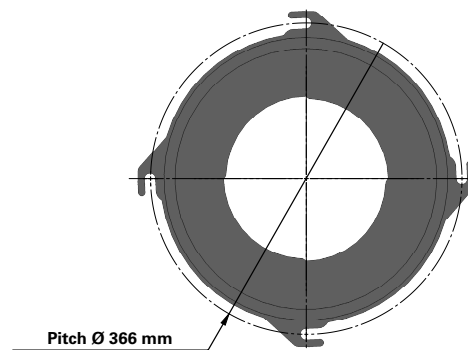

Donaldson
FILTRATION SOLUTIONS

DATA SHEET

Replacement Elements

Cartridges – Series 325 Quick Fix 4 Hook

Series 325 Quick Fix 4 Hook

Cartridge Filter with open top end cap with 4 hooks, 366 mm pitch diameter and closed bottom end cap

Special feature: Clean Air Plenum installation for different brands of cartridge collectors

Without outer liner

Top end cap quick fix

Item	Description
1	Flat gasket below top end cap
2	Top end cap quick fix
3	Media pack
4	Straps
5	Inner liner
6	Bottom end cap closed

Dimensions [mm]

Outer Ø	325
Inner Ø	214
L	758
Pitch Ø	366