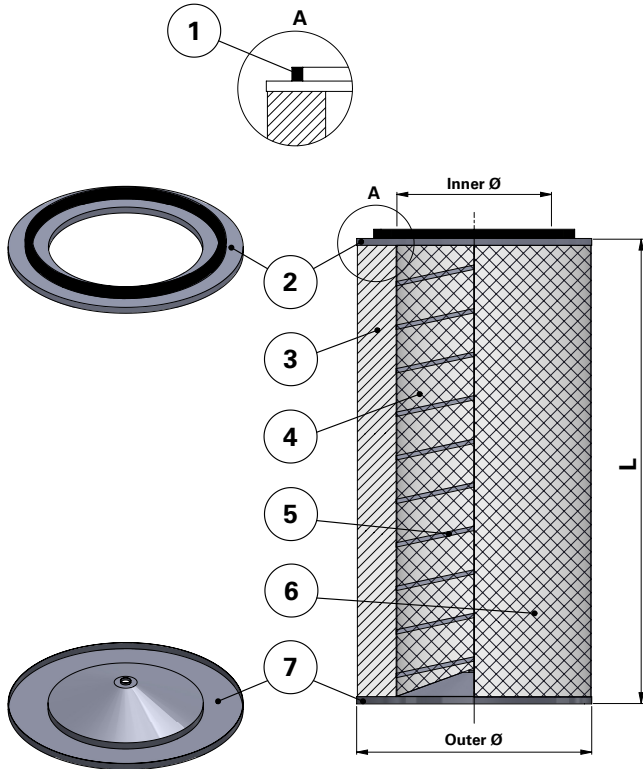

Donaldson
FILTRATION SOLUTIONS

DATA SHEET

Replacement Elements

Cartridges – TD Style – Open Closed with Hole

TD Style – Open Closed with Hole

TD-style Cartridge Filter

TD-style Cartridge Filter for ECB, TD and other brands of cartridge collectors

Available with and without outer liner

Dimensions [mm]	
Outer Ø	324
Inner Ø	213
L	660