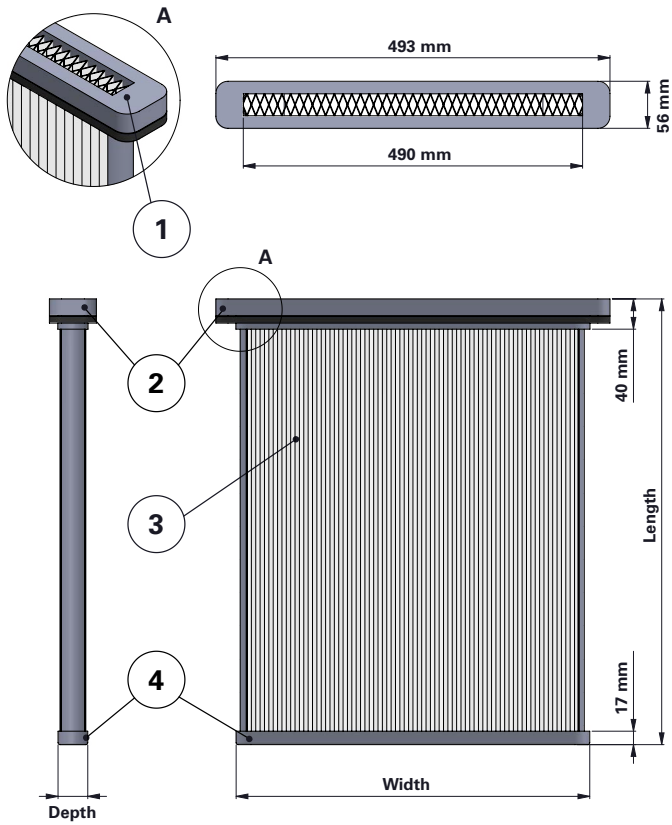

## Replacement Elements Panels – Dalamatic Style – Clean Air Side

### Dalamatic Style – Clean Air Side

Panel Filter to convert bags and cages for Dalamatic Insertable (DLMV), Dalamatic Cased (DLMC) and other brands of baghouse collectors

Item	Description
1	Gasket
2	Header
3	Media pack
4	Footer

Dimensions [mm]	
Width	455
Depth	25
Length	600
	1000