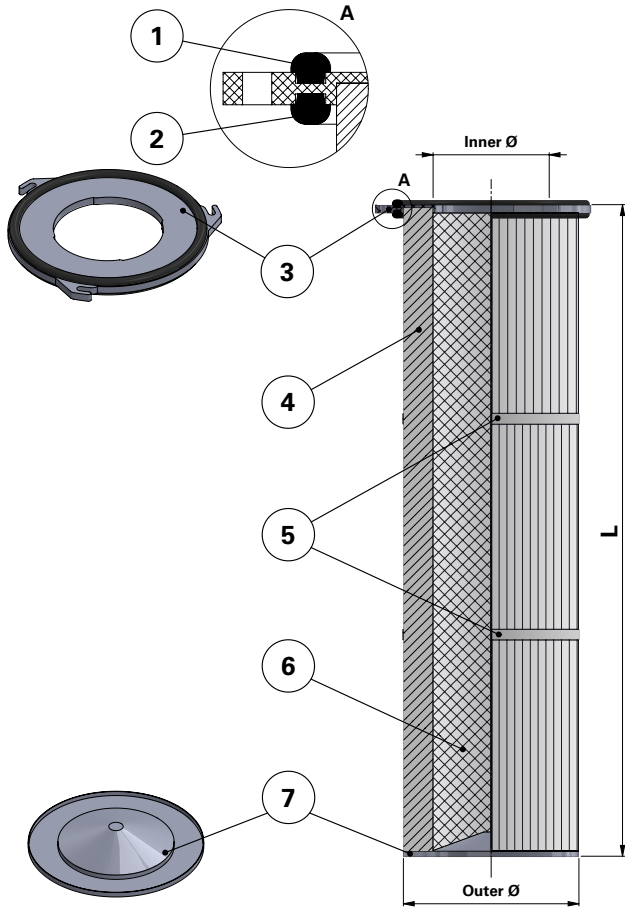

### Replacement Elements

Cartridges – Series 218 Quick Fix 3 Hook

### Series 218 Quick Fix 3 Hook

Cartridge Filter with open top end cap with 3 hooks, 267 mm pitch diameter and closed bottom end cap

Special feature: Dirty Air Plenum and Clean Air Plenum installation for different brands of cartridge collectors

### Top end cap quick fix

| Item | Description              |
|------|--------------------------|
| 1    | Gasket above top end cap |
| 2    | Gasket below top end cap |
| 3    | Top end cap quick fix    |
| 4    | Media pack               |
| 5    | Straps                   |
| 6    | Inner liner              |
| 7    | Bottom end cap closed    |

### Dimensions [mm]

|         |      |
|---------|------|
| Outer Ø | 218  |
| Inner Ø | 143  |
| L       | 515  |
|         | 600  |
|         | 715  |
|         | 1000 |
| 1200    |      |
| Pitch Ø | 267  |