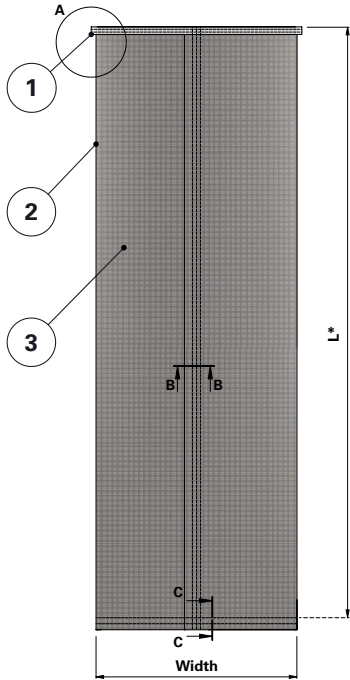

### Dalamatric Style

0.7 m, 1.0m, 1.25 m, 1.50 m, 1.75 m, 2.0 m Dalamatric Bag with felt ring top, flat sewn bottom

For Dalamatric Insertable (DLMV), Dalamatric Cased (DLMC) and other brands of baghouse collectors

\* Measured from top of collar to top of stitching

Item	Description
1	Felt ring
2	Label (inside)
3	Filter bag

Dimensions [mm]	
Width	495
L	700
	1000
	1250
	1500
	1750
2000	