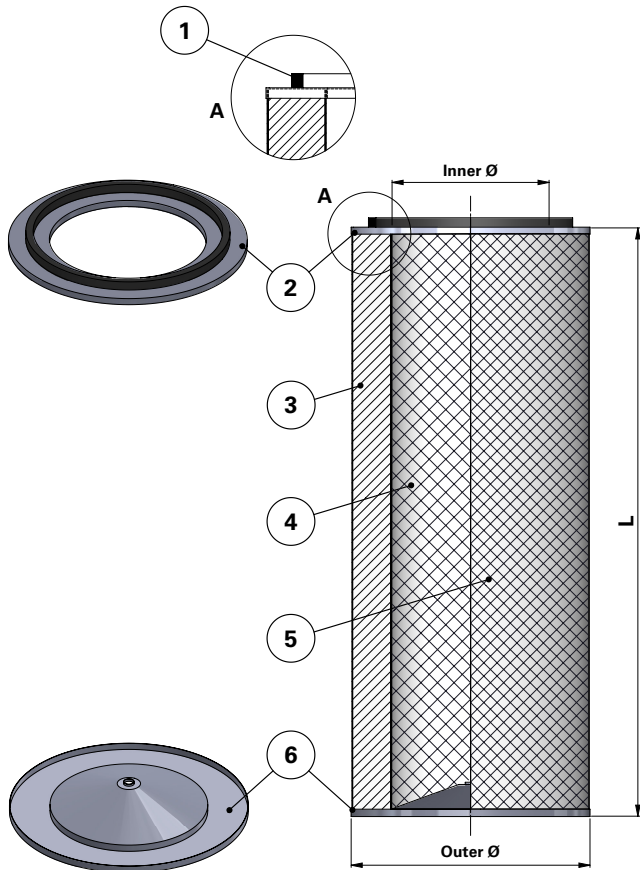

Donaldson
FILTRATION SOLUTIONS

DATA SHEET

Replacement Elements

Cartridges – Series 324 – Open Closed with Hole

Series 324 – Open Closed with Hole

Cartridge Filter with open top end cap and closed bottom end cap with hole of 13–13.5 mm

For Series 324 and other brands of cartridge collectors

With outer liner

Item	Description
1	Gasket
2	Top end cap
3	Media pack
4	Inner liner
5	Outer liner
6	Bottom end cap with Ø13–13.5 mm hole

Dimensions [mm]

Outer Ø	324
Inner Ø	213
L	600
	660