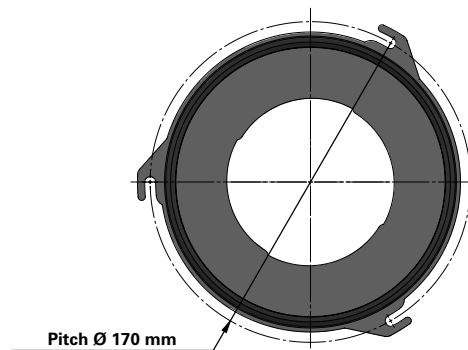

Donaldson
FILTRATION SOLUTIONS

DATA SHEET

Replacement Elements

Cartridges – Series 135 Quick Fix 3 Hook

Series 135 Quick Fix 3 Hook

Cartridge Filter with open top end cap with 3 hooks, 170 mm pitch diameter and closed bottom end cap

Special feature: Dirty Air Plenum and Clean Air Plenum installation for Quick Fix and other brands of cartridge collectors

Without outer liner

Top end cap quick fix

Item	Description
1	Gasket above top end cap
2	Flat gasket below top end cap
3	Top end cap quick fix
4	Media pack
5	Straps
6	Inner liner
7	Bottom end cap closed

Dimensions [mm]

Outer Ø	135
Inner Ø	95
L	613
	1013
	1513
2013	
Pitch Ø	170