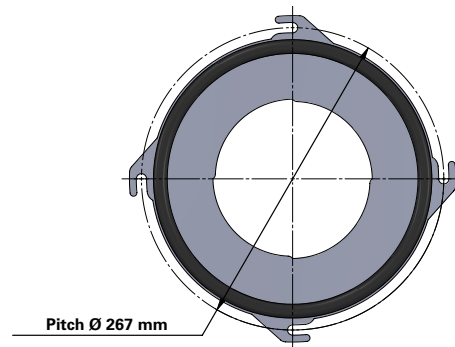

Top end cap quick fix

Dimensions [mm]	
Outer Ø	218
Inner Ø	144
L	600
	1000
1200	
Pitch Ø	267