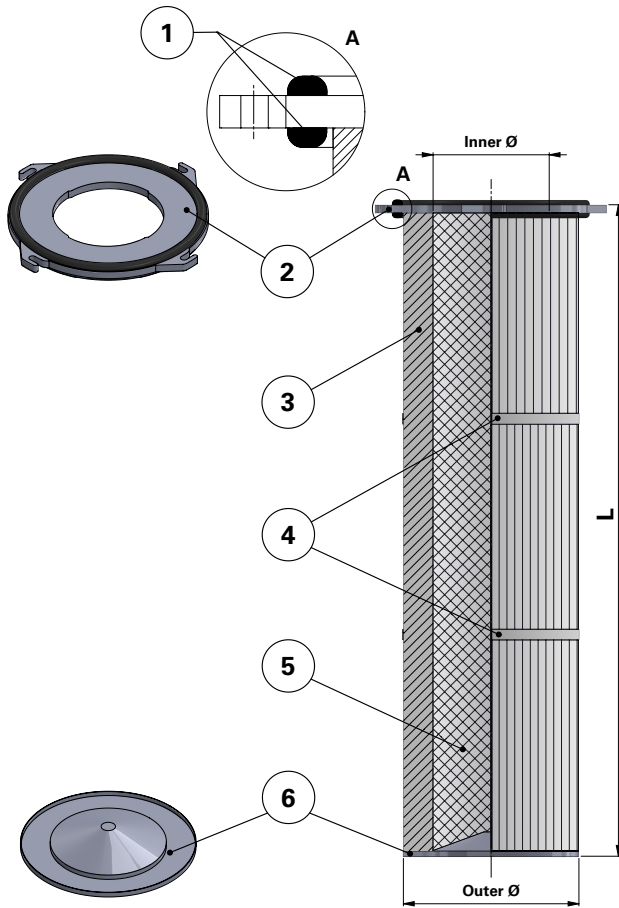

Donaldson
FILTRATION SOLUTIONS

DATA SHEET

Replacement Elements

Cartridges – Series 218 Quick Fix 4 Hook

Series 218 Quick Fix 4 Hook

Cartridge Filter with open top end cap with 4 hooks, 267 mm pitch diameter and closed bottom end cap

Special feature: Dirty Air Plenum and Clean Air Plenum installation for Series 218 and other brands of cartridge collectors

Without outer liner