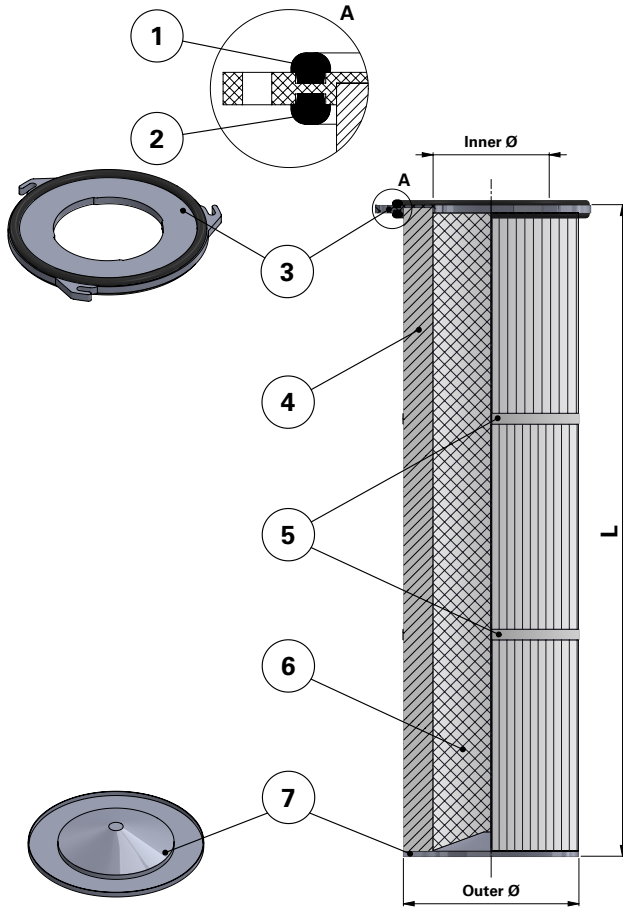

### Replacement Elements

Cartridges – Series 218 Quick Fix 3 Hook

### Series 218 Quick Fix 3 Hook

Cartridge Filter with open top end cap with 3 hooks, 267 mm pitch diameter and closed bottom end cap

Special feature: Dirty Air Plenum and Clean Air Plenum installation for different brands of cartridge collectors

### Top end cap quick fix

Item	Description
1	Gasket above top end cap
2	Gasket below top end cap
3	Top end cap quick fix
4	Media pack
5	Straps
6	Inner liner
7	Bottom end cap closed

### Dimensions [mm]

Outer Ø	218
Inner Ø	143
L	515
	600
	715
	1000
1200	
Pitch Ø	267